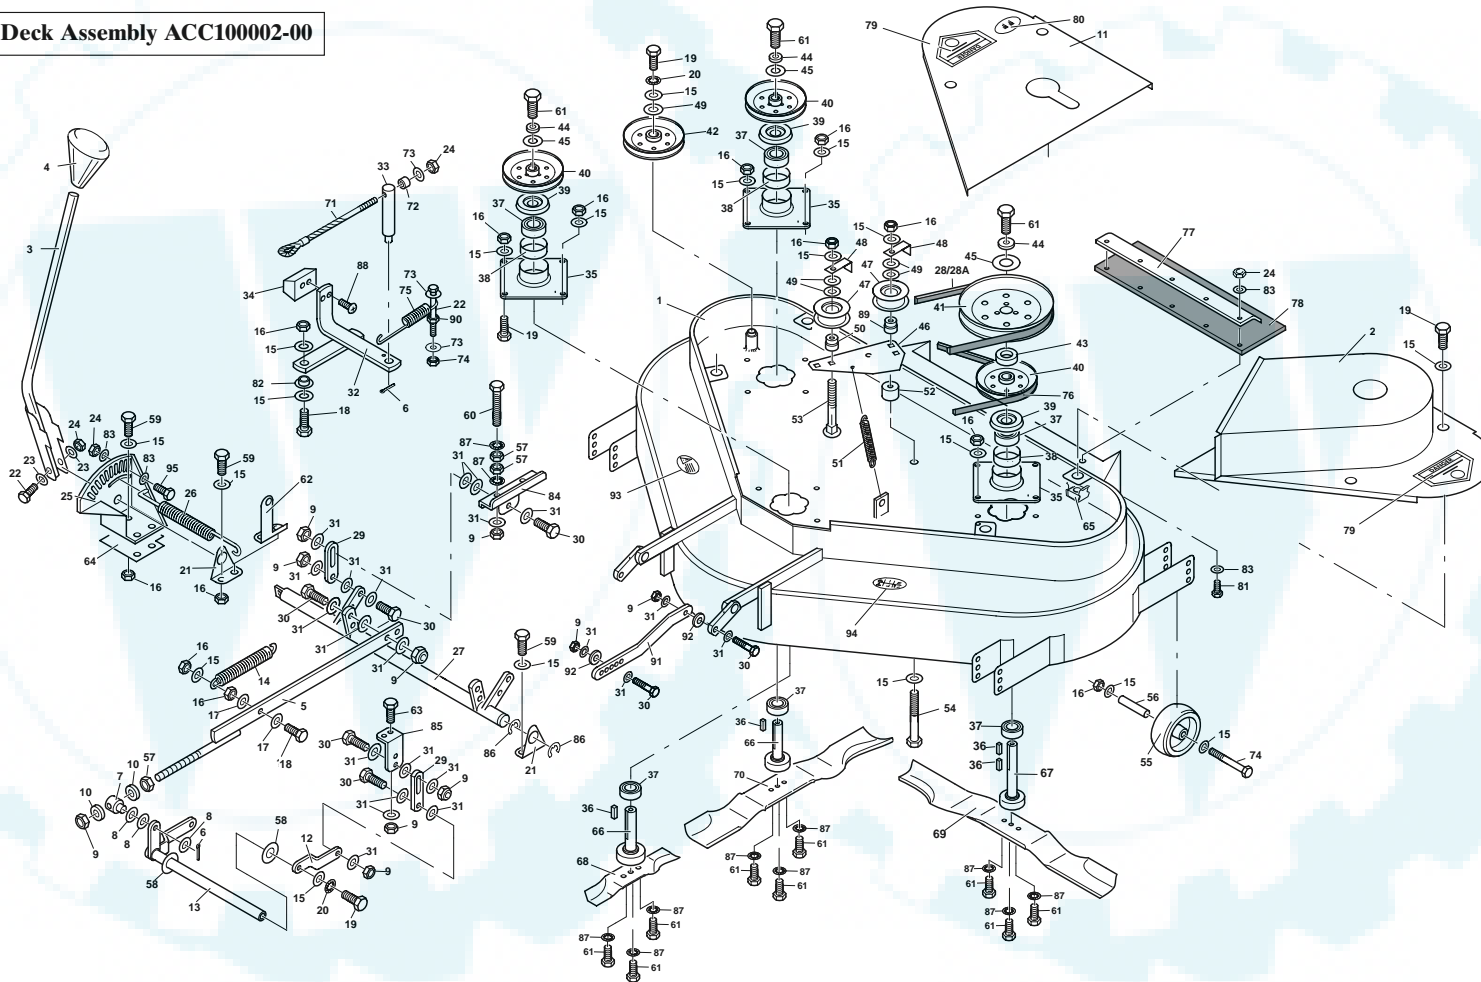

36" (91cm) Triple Blade Cutter Deck

S1300H/36 Deck Assembly ACC100002-00

A L L Y E A R R O U N D P E R F O R M A N C E